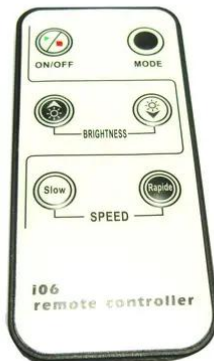

eurolite®

Remote control (IR) LED IP Strip Set 600 CW/WW

Art.n.: E6507103
GTIN: 4026397508871

eurolite®

Remote control (IR) LED IP Strip Set 600 CW/WW

Art.n.: E6507103
GTIN: 4026397508871

Features :
