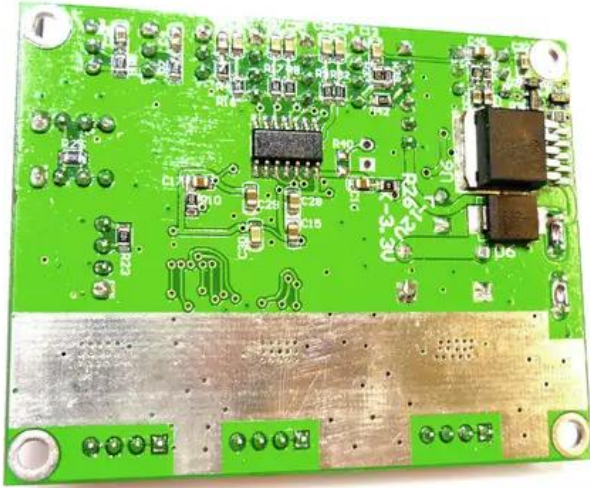

## Pcb (P/T) Wave (PT0004B) (M1,M2)

Art.n.: E6507359

GTIN: 4026397515701

---

---