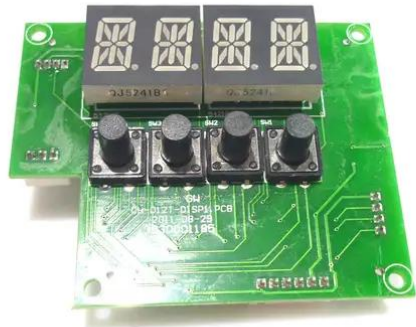

Platine (Display) Par-24 (CH-D12T-DISP)

Art.n.: E6508309
GTIN: 4026397555844

Platine (Display) Par-24 (CH-D12T-DISP)

Art.n.: E6508309
GTIN: 4026397555844

Features :
