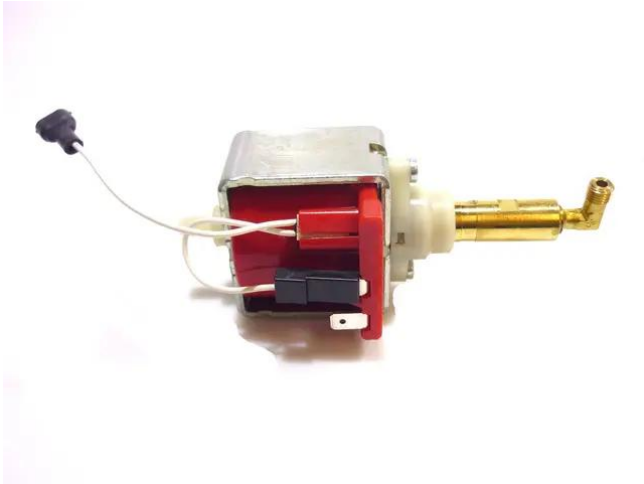

Pump Base*Classic

Art.n.: E6508459
GTIN: 4026397563788

Pump Base*Classic

Art.n.: E6508459
GTIN: 4026397563788

Features :
