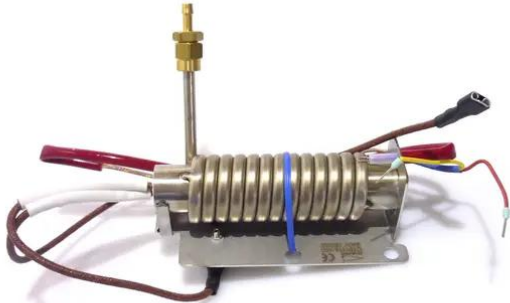

Heating element 1400W Z-380

Art.n.: E6508557
GTIN: 4026397573237

Heating element 1400W Z-380

Art.n.: E6508557
GTIN: 4026397573237

Features :
