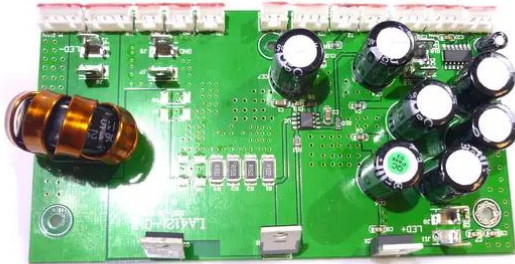

## Pcb (LED driver) THA-250F (LA4121-01E)

**Art.n.: E6508720**  
GTIN: 4026397576313

---

## Pcb (LED driver) THA-250F (LA4121-01E)

**Art.n.: E6508720**  
GTIN: 4026397576313

**Features :**

---