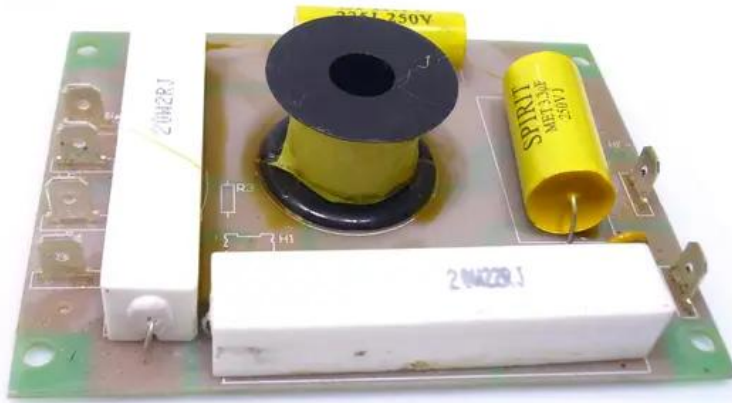

## Crossover KM-115

Art.n.: E6508837

GTIN: 4026397597080

---

---