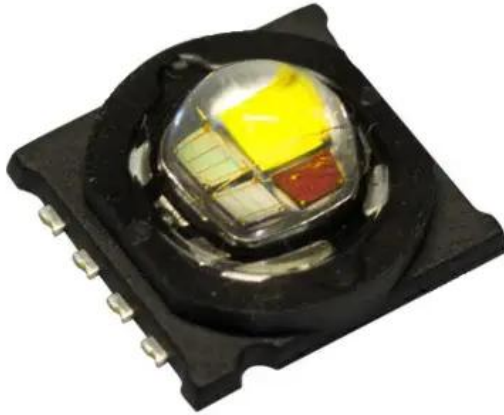

# LED QCL 15W RBWG LED MFX-7 Ball (TX-RBWG15B120-001)

Art.n.: E6508893

GTIN: 4026397589245

---

---