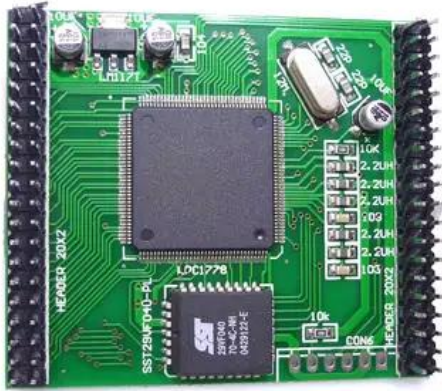

## Pcb (Control) Bigfoot DMX Move foot-controller 192

Art.n.: E6508916

GTIN: 4026397604443

---

---