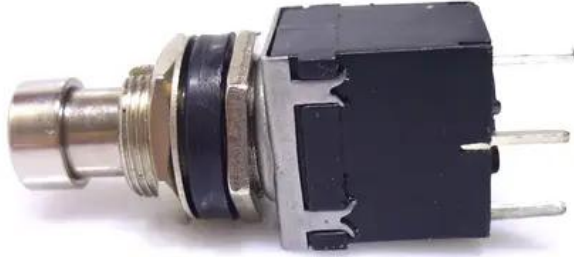

## Switch (foot switch) Bigfoot DMX Move foot-controller 192

Art.n.: E6508920

GTIN: 4026397604276

---