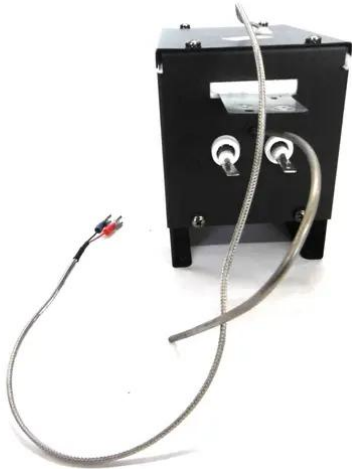

Heating element 1500W N-150 MK2

Art.n.: E6508973
GTIN: 4026397607772

Heating element 1500W N-150 MK2

Art.n.: E6508973
GTIN: 4026397607772

Features :
