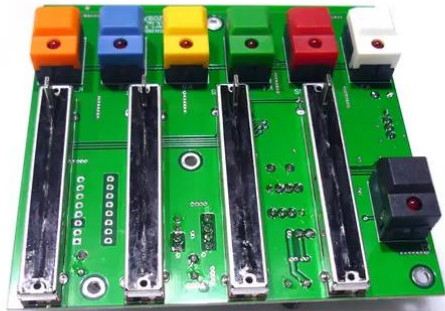

## Pcb (Control panel) SL-350 DMX Seach Light

Art.n.: E6509273  
GTIN: 4026397618792

---

## Pcb (Control panel) SL-350 DMX Seach Light

Art.n.: E6509273  
GTIN: 4026397618792

**Features :**

---