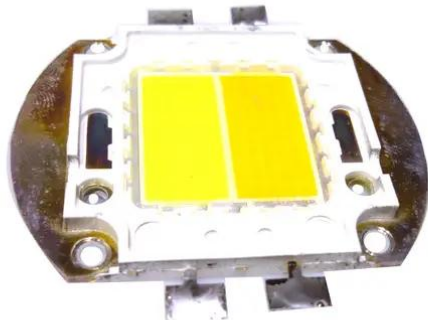

## LED COB 100W CW/WW

**Art.n.: E6509409**  
GTIN: 4026397620665

---