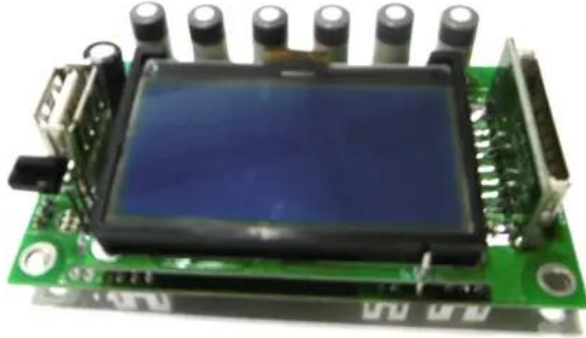

## Pcb (Player) RM-1422FX USB (P2H4303A0)

Art.n.: E6509662

GTIN: 4026397630862

---

---