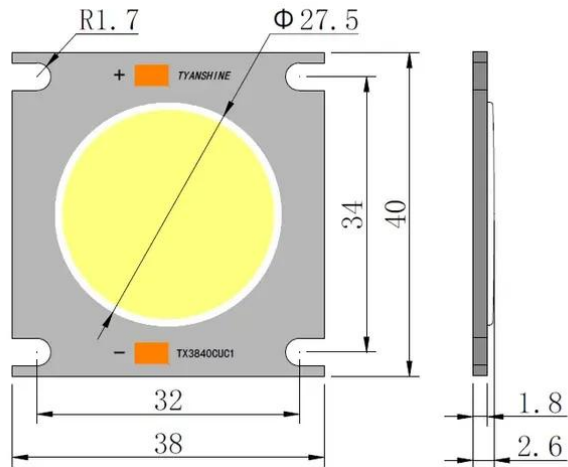

LED COB 150W 3000K LED PFE-120 (TX-3840W150D180CUY-C02AH95)

Art.n.: E6510101
GTIN: 4026397648201

LED COB 150W 3000K LED PFE-120 (TX-3840W150D180CUY-C02AH95)

Art.n.: E6510101
GTIN: 4026397648201

Features :
