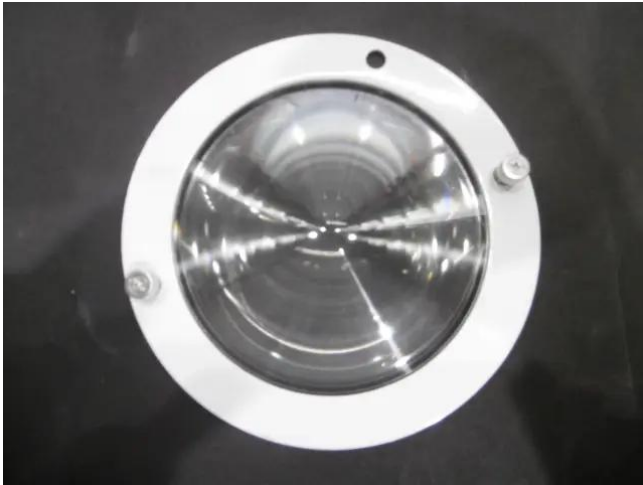

Lens with holder (Fresnel)
Ø=158mm LED PAR-56 COB RGB
25W (plastic) 20°

Art.n.: E6510184
GTIN: 4026397651676

Lens with holder (Fresnel)
Ø=158mm LED PAR-56 COB RGB
25W (plastic) 20°

Art.n.: E6510184
GTIN: 4026397651676