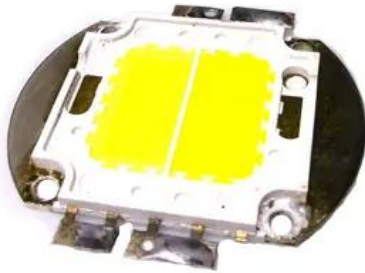

# LED COB 100W CW/WW Audience Blinder 4x100W ProLight (DEX-WPL02AV1A-GH)

Art. No. 10291  
GTIN: 4026397654516

---

---