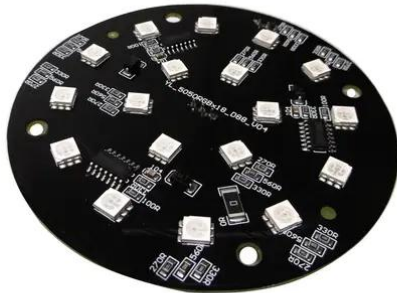

Pcb (LED) LED Umbrella (YL_5050RGBx18_D88_V04)

Art.n.: E6510356
GTIN: 4026397656206

Pcb (LED) LED Umbrella (YL_5050RGBx18_D88_V04)

Art.n.: E6510356
GTIN: 4026397656206

Features :
