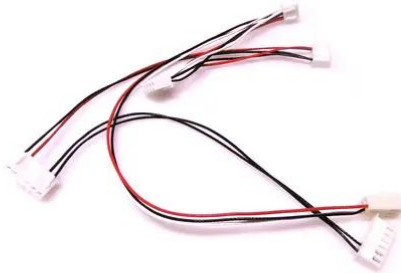

Cable (control) LED Umbrella 95/140

Art.n.: E6510368
GTIN: 4026397657401

Cable (control) LED Umbrella 95/140

Art.n.: E6510368
GTIN: 4026397657401

Features :
