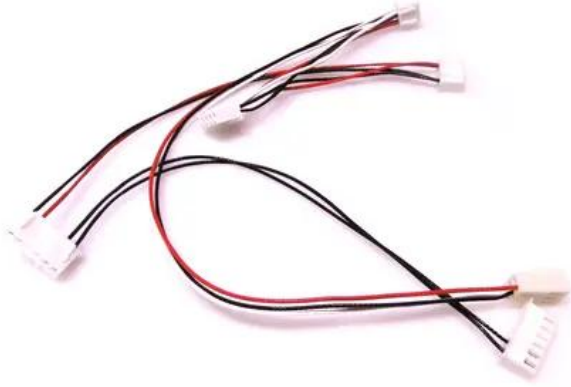

## Cable (control) LED Umbrella 95/140

Art.n.: E6510368

GTIN: 4026397657401

---

---

### Dati tecnici :

Peso: 0,01 kg

---

---