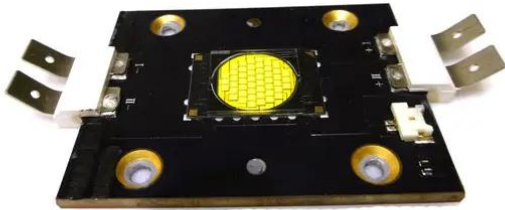

## LED COB 600W CW SL-600 (TX-5266W600FC120)

Art.n.: E6510535  
GTIN: 4026397661965

---

## LED COB 600W CW SL-600 (TX-5266W600FC120)

Art.n.: E6510535  
GTIN: 4026397661965

**Features :**

---