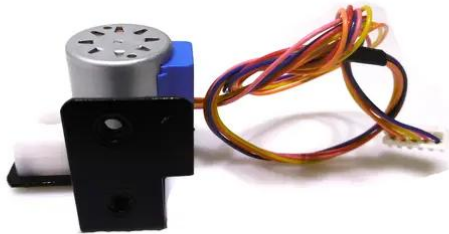

Motor with grating LED Laser Derby

Art.n.: E6510690
GTIN: 4026397675832

Motor with grating LED Laser Derby

Art.n.: E6510690
GTIN: 4026397675832

Features :
