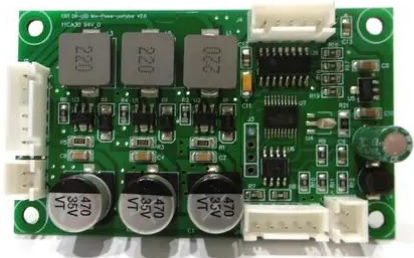

Pcb (Driver/Derby) KLS Scan Next FX (CRT DR-LED MIX PARTYBAR V2.0)

Art.n.: E6510889
GTIN: 4026397698046

Prezzo di listino: 136.61 €
incl. 19% IVA

Pcb (Driver/Derby) KLS Scan Next FX (CRT DR-LED MIX PARTYBAR V2.0)

Art.n.: E6510889
GTIN: 4026397698046

Features :
