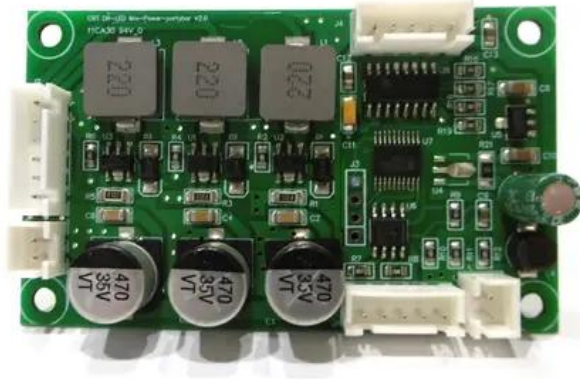

# Pcb (Driver/Derby) KLS Scan Next FX (CRT DR-LED MIX PARTYBAR V2.0)

Art.n.: E6510889

GTIN: 4026397698046

---

---