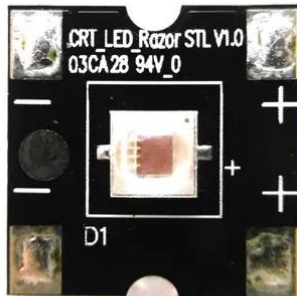

Pcb (LED/red) Laser Derby MK2

Art.n.: E6510917
GTIN: 4026397697827

Pcb (LED/red) Laser Derby MK2

Art.n.: E6510917
GTIN: 4026397697827

Features :
