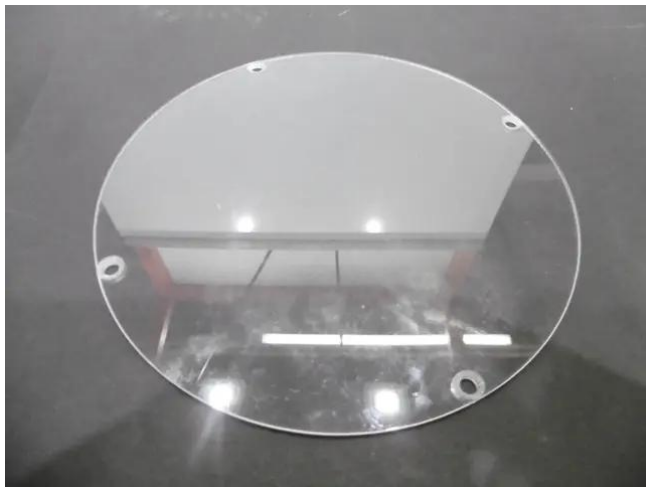

## Front plate LED Theatre COB 100 WW

Art.n.: E6510979  
GTIN: 4026397706482

**Prezzo di listino: 12.78 €**  
incl. 19% IVA

---

## Front plate LED Theatre COB 100 WW

Art.n.: E6510979  
GTIN: 4026397706482

**Features :**

---