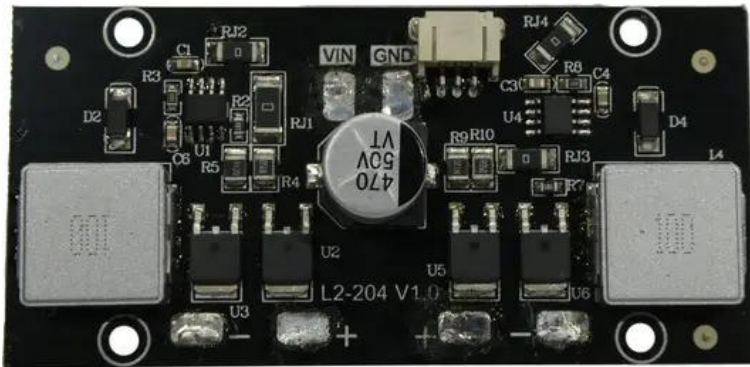

## Pcb (LED-driver) Audience Blinder 2x100W LED COB WW (L2-204 V1.0)

Art.n.: E6511279

GTIN: 4026397733426

---

---