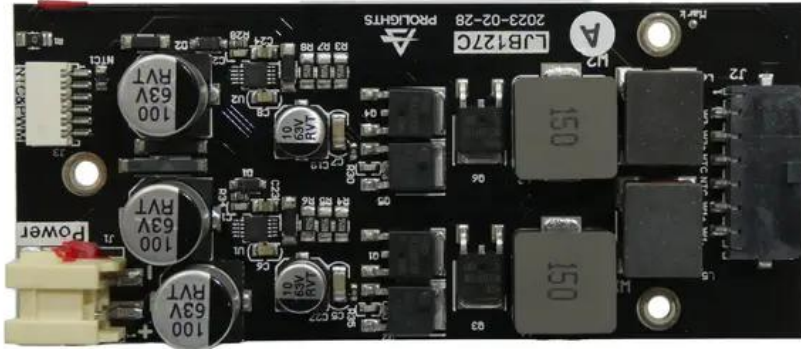

## Pcb (LED driver) DMH-380 (LJB127C-A)

Art.n.: E6511531

GTIN: 4026397727968

---

---

### Dati tecnici :

Peso: 0,05 kg

---

---