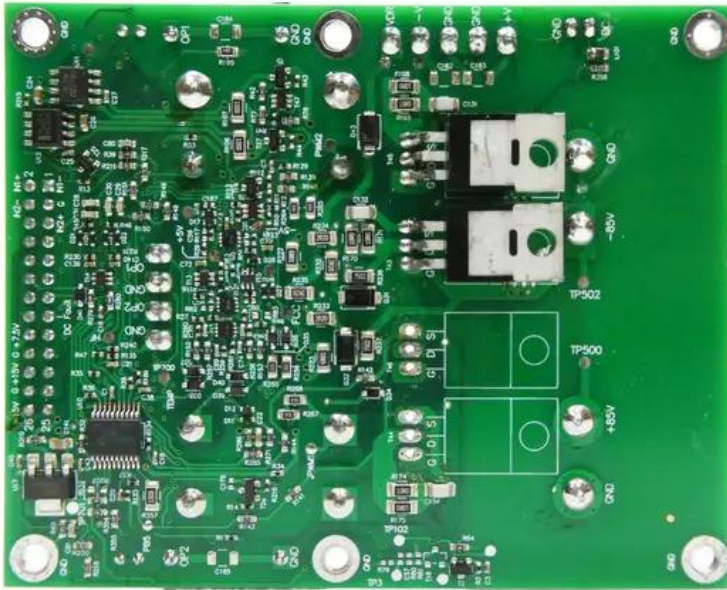

## Pcb (Amplifier) MTC-4806 (LA2-AMP)

Art.n.: E6511810  
GTIN: 4026397734003

---

---