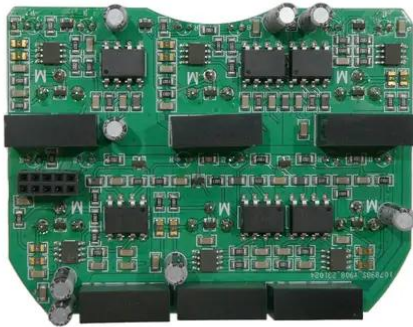

Pcb (DMX Output) DMX Split 6 Splitter CRMX

Art.n.: E6511873
GTIN: 4026397736670

Pcb (DMX Output) DMX Split 6 Splitter CRMX

Art.n.: E6511873
GTIN: 4026397736670

Features :
