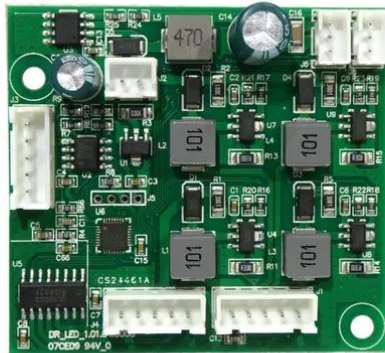

Pcb (Driver Strobe) LED KLS Laser Bar FX AIR

Art.n.: E6512152
GTIN: 4026397743395

Pcb (Driver Strobe) LED KLS Laser Bar FX AIR

Art.n.: E6512152
GTIN: 4026397743395

Features :
