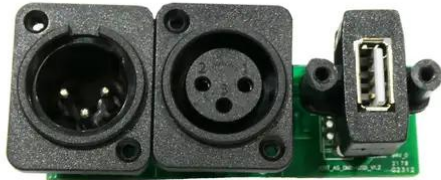

Pcb (DMX/USB) LED Silent Bar (CRT_AS_DMX-USB__V1.2)

Art.n.: E6512169
GTIN: 4026397743807

Pcb (DMX/USB) LED Silent Bar (CRT_AS_DMX-USB__V1.2)

Art.n.: E6512169
GTIN: 4026397743807

Features :
