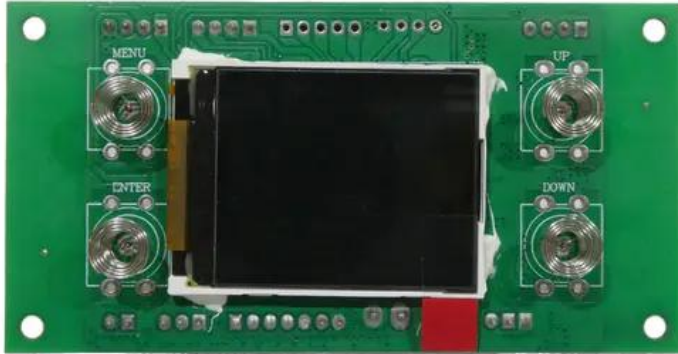

## Pcb (Display/Control) LED IP Mega PIX Strobe 714 Swing

Art.n.: E6512362

GTIN: 4026397750591

---

---