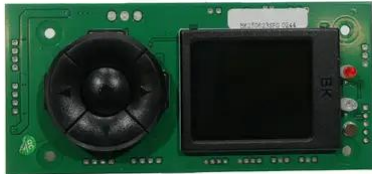

Pcb (Display) LED TMH-W375 Matrix Moving-Head Wash Zoom

Art.n.: E6512405
GTIN: 4026397750775

Prezzo di listino: 78.72 €
incl. 19% IVA

Pcb (Display) LED TMH-W375 Matrix Moving-Head Wash Zoom

Art.n.: E6512405
GTIN: 4026397750775