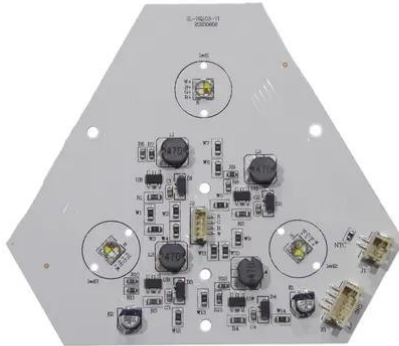

## Pcb (LED) AKKU IP TL-3 QCL Trusslight CRMX

Art.n.: E6512548  
GTIN: 4026397755411

---

## Pcb (LED) AKKU IP TL-3 QCL Trusslight CRMX

Art.n.: E6512548  
GTIN: 4026397755411

**Features :**

---