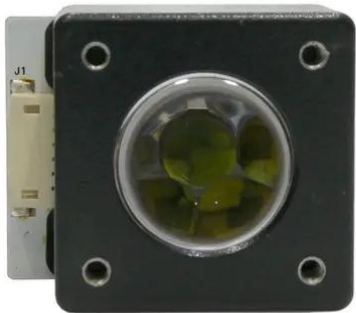

## LED COB 100W 8500k DMB-100 LED (UBF120-K85-R70-R00-000)

**Art.n.: E6519908**  
GTIN: 4026397707458

---