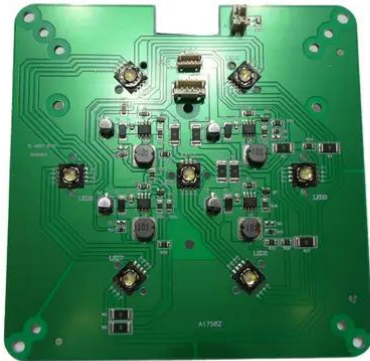

Pcb (LED) AKKU UP-7 QCL Spot QuickDMX (SL-Q807-BET2)

Art.n.: E6519910
GTIN: 4026397707472

Pcb (LED) AKKU UP-7 QCL Spot QuickDMX (SL-Q807-BET2)

Art.n.: E6519910
GTIN: 4026397707472

Features :
