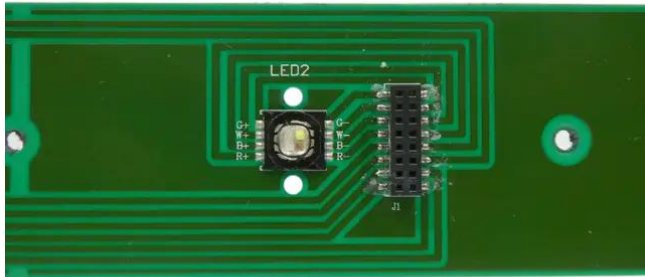

## Pcb (LED) AKKU Bar-6 QCL (SL-LQ806-LIGHT-V2)

Art.n.: E6520059  
GTIN: 4026397716863

---

## Pcb (LED) AKKU Bar-6 QCL (SL-LQ806-LIGHT-V2)

Art.n.: E6520059  
GTIN: 4026397716863

**Features :**

---