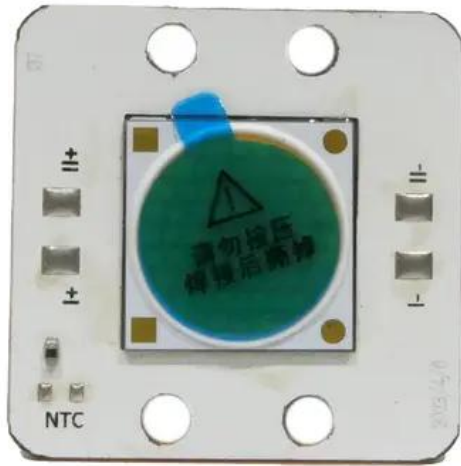

---

**LED COB 60W 3200K LED PFE-60 WW Profile Spot 9-25° (TX-1818W60FC120)** t.n.: E6520068

GTIN: 4026397717006

---

---

**Features :**

---

**Dati tecnici :**

Peso : 0,01 kg

Lunghezza : 0.03 m

Larghezza : 0.03 m

Altezza : 0.01 m